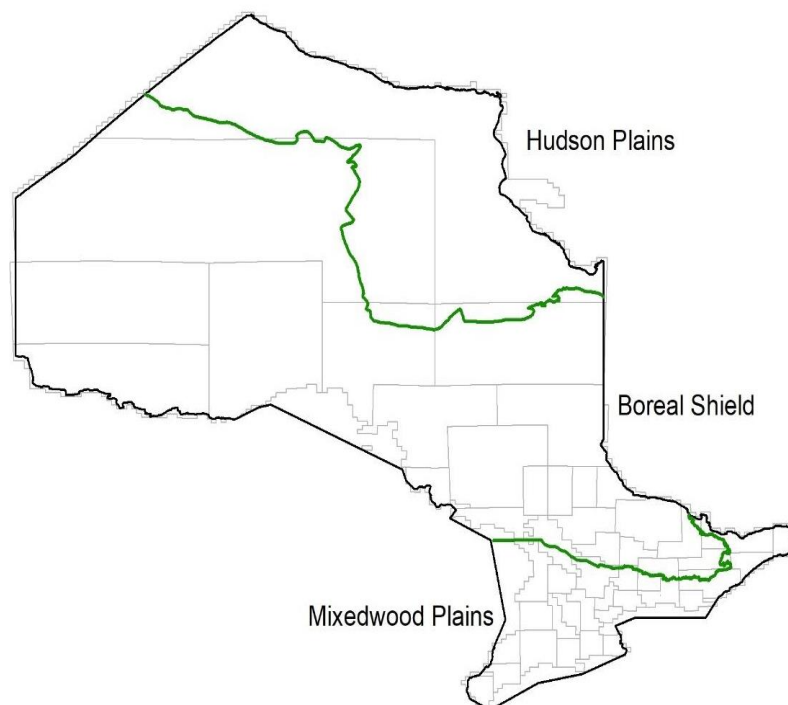

Ontario Breeding Bird Atlas-3 safe dates/breeding dates (taxonomic order)

The breeding charts are to be used as a guide only. Birds can certainly show breeding evidence outside of the listed dates and can be recorded outside of the safe dates too; in those cases extra documentation should be included to justify the use of the breeding code and how it was determined that the bird was breeding and not a migrant. The charts are divided by ecozone, as shown on the map in Figure 1. For more information on safe dates / breeding dates see [Appendix H](#).