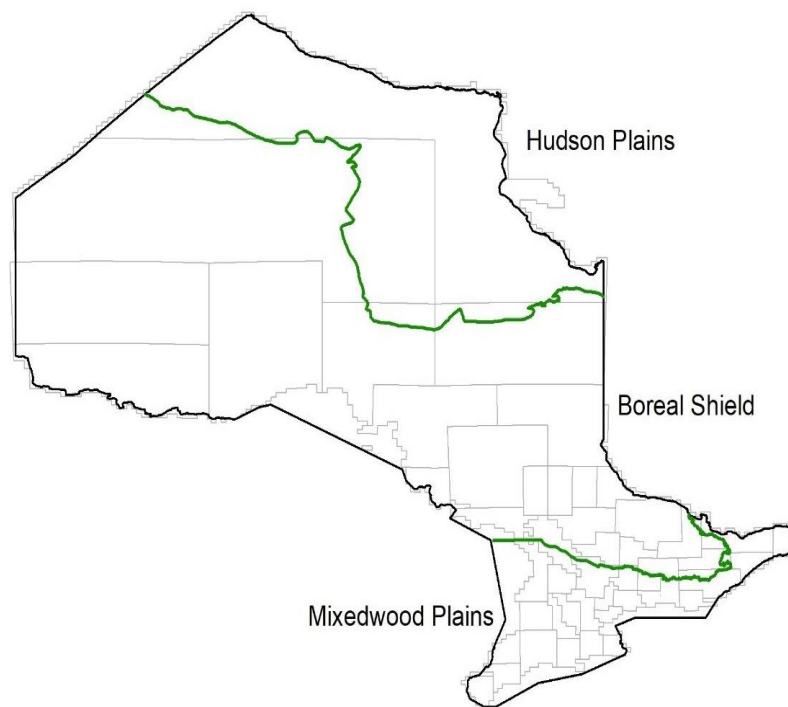

Ontario Breeding Bird Atlas-3 safe dates/breeding dates (chronological order)

The breeding charts are to be used as a guide only. Birds can certainly show breeding evidence outside of the listed dates and can be recorded outside of the safe dates too; in those cases extra documentation should be included to justify the use of the breeding code and how it was determined that the bird was breeding and not a migrant. The charts are divided by ecozone, as shown on the map in Figure 1. For more information on safe dates / breeding dates see [Appendix H](#).